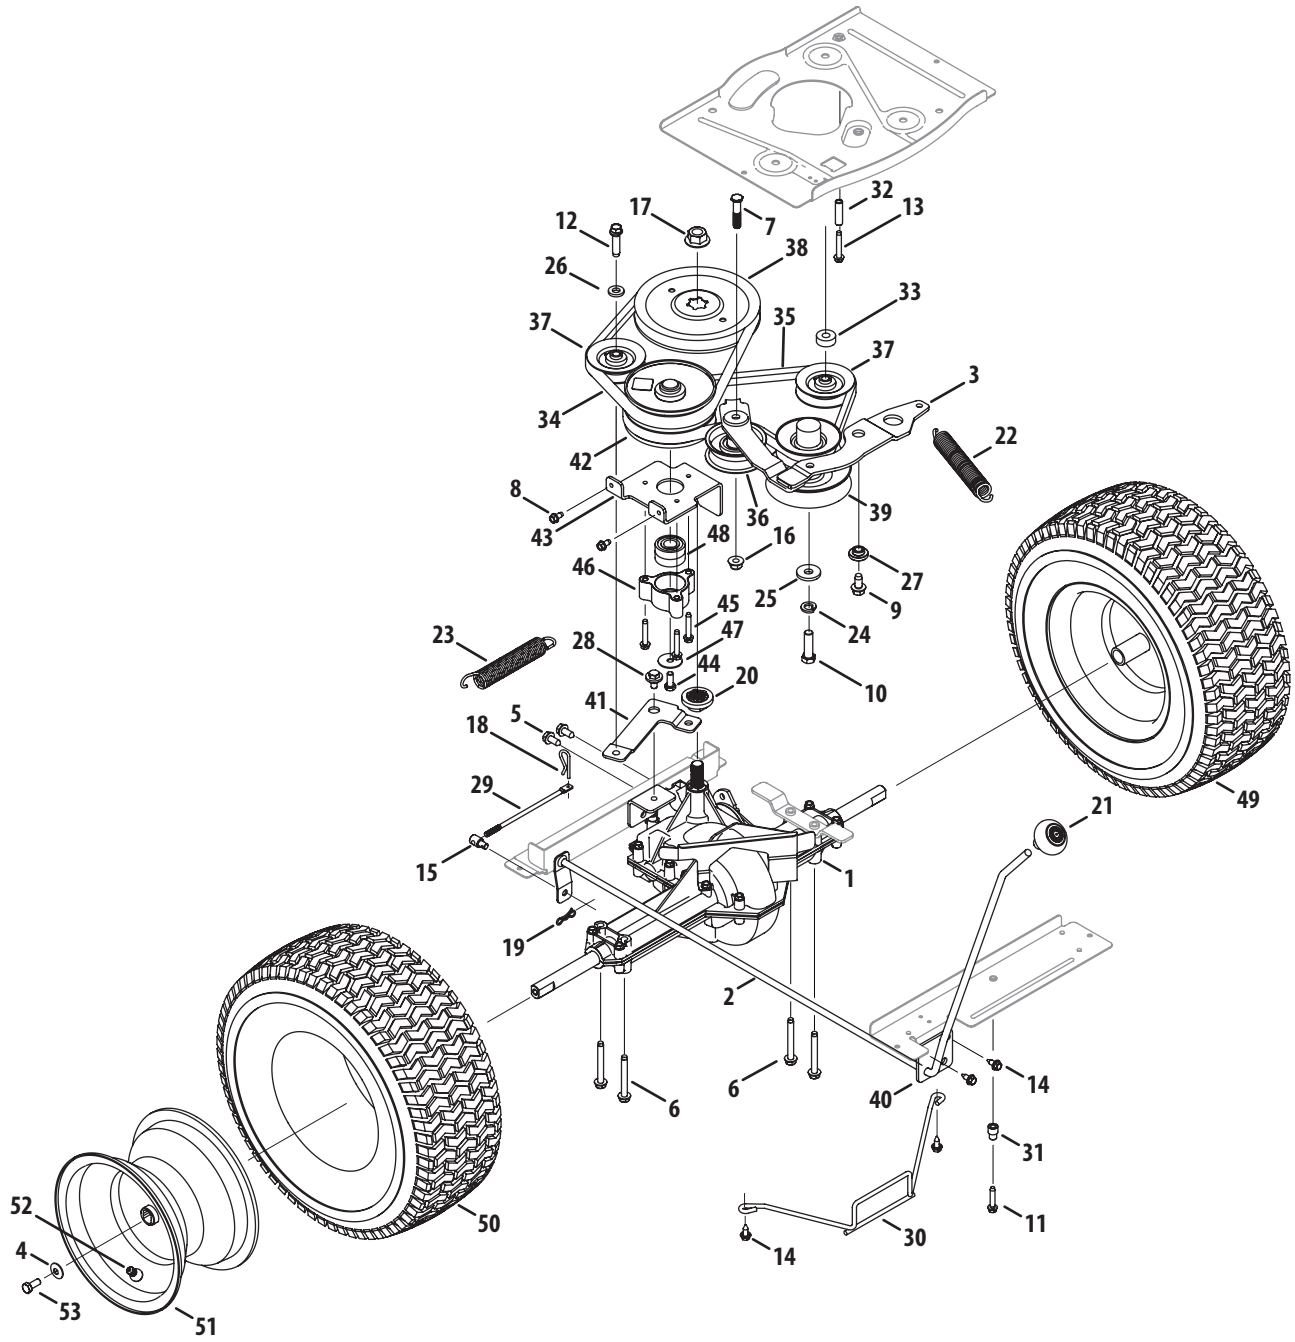

NOTE, Tractor features vary by model. NOT all parts listed above and pictured on the previous page are standard equipment.

Drive System

Drive System

Ref. No.	Part No.	Description	Ref. No.	Part No.	Description
1	918-05056	Transmission Assembly	28	738-0930	Shoulder Spacer, .560x.165, 5/16-18
2	647-04262	Shift Handle Assembly	29	747-05593	Shift Rod
3	683-04768	Drive Assembly Idler	30	747-05617A	Deck Belt Keeper, 30"
4	736-0242	Beveled Washer, .340 x .872 x .060	31	950-04099	Stepped Spacer, .265 ID X .750
5	710-04484	Tap Screw, 5/16-18, .750	32	750-04456	Spacer, .260 X .372 X 1.420
6	710-05378	Tap Screw, 5/16-18, 2.50	33	750-3119	Spacer, .406 ID X 1.00 OD X .38
7	710-05415A	Hex Head ScREW, 3/8-16, 1.62	34	954-0241A	V-Belt, 5L:35.25
8	710-0599	Tap ScREW, 1/4-20, 0.500	35	954-04331	V-Belt, 5L:35.28
9	710-0623	Tap Screw, 3/8-16, 0.750	36	756-04224	Flat Idler Pulley, 2.75 OD
10	710-0757	Hex Head Screw, 7/16-20, 1.50	37	756-04325	V-Type Idler Pulley, 3.06
11	710-0809	Tap Screw, 1/4-20, 1.250	38	756-04464	V-Type Pulley, 6.56
12	710-1007	SEMS Tap Screw, 3/8-16, 1.500	39	756-04479	Engine Pulley, 4.46 / 3.39
13	710-1325	Tap Screw, 1/4-20, 1.625	40	783-07207	Front Support Shift Bracket
14	710-1652	Tap Screw, 1/4-20 x .625	41	783-07248	Rear Idler Arm Bracket
15	711-0736	Adjustable Ferrule, 1/4-20 X 1.00	42	956-04015A	Variable Speed Pulley Assembly
16	712-04065	Flange Lock Nut, 3/8-16	43	783-07243	Variable Bracket
17	712-0700	Flange Nut, 9/16-18	44	710-0627	Hex Head Lock Screw, 5/16-24:.750
18	914-0209	Internal Cotter Pin, .125 Dia.	45	710-0778	Tap Screw, 1/4-20:1.500
19	714-04040	Bow-Tie Cotter Pin	46	718-04261	Bearing Cup
20	718-04407	Pulley Hub, 5/8 Spline	47	736-0362	Flat Washer, .330x1.250x.060
21	720-04028	Shift Knob	48	941-0600	Ball Bearing, 17 X 40 X 12
22	732-0459C	Extension Spring, .94 Dia. X 6.74 Lg.	49	734-0591	Complete Wheel Assembly
23	732-04934	Extension Spring, .97 OD X 6.18	50	734-04641	Tire, 16 x 6.5 x 8 Sq. Shldr.
24	936-0171	Split Lock Washer, 7/16	51	634-04319	Rim Assembly, 8.0 x 5.38
25	736-0322	Flat Washer, .450X1.250X.164	52	934-0255	Air Valve
26	736-3010	Flat Washer, .407X.812X.135	53	710-0627	Hex Head Screw, 5/16-24, 7.50
27	738-0372B	Shoulder Spacer, 1.00 X .38 X .38			